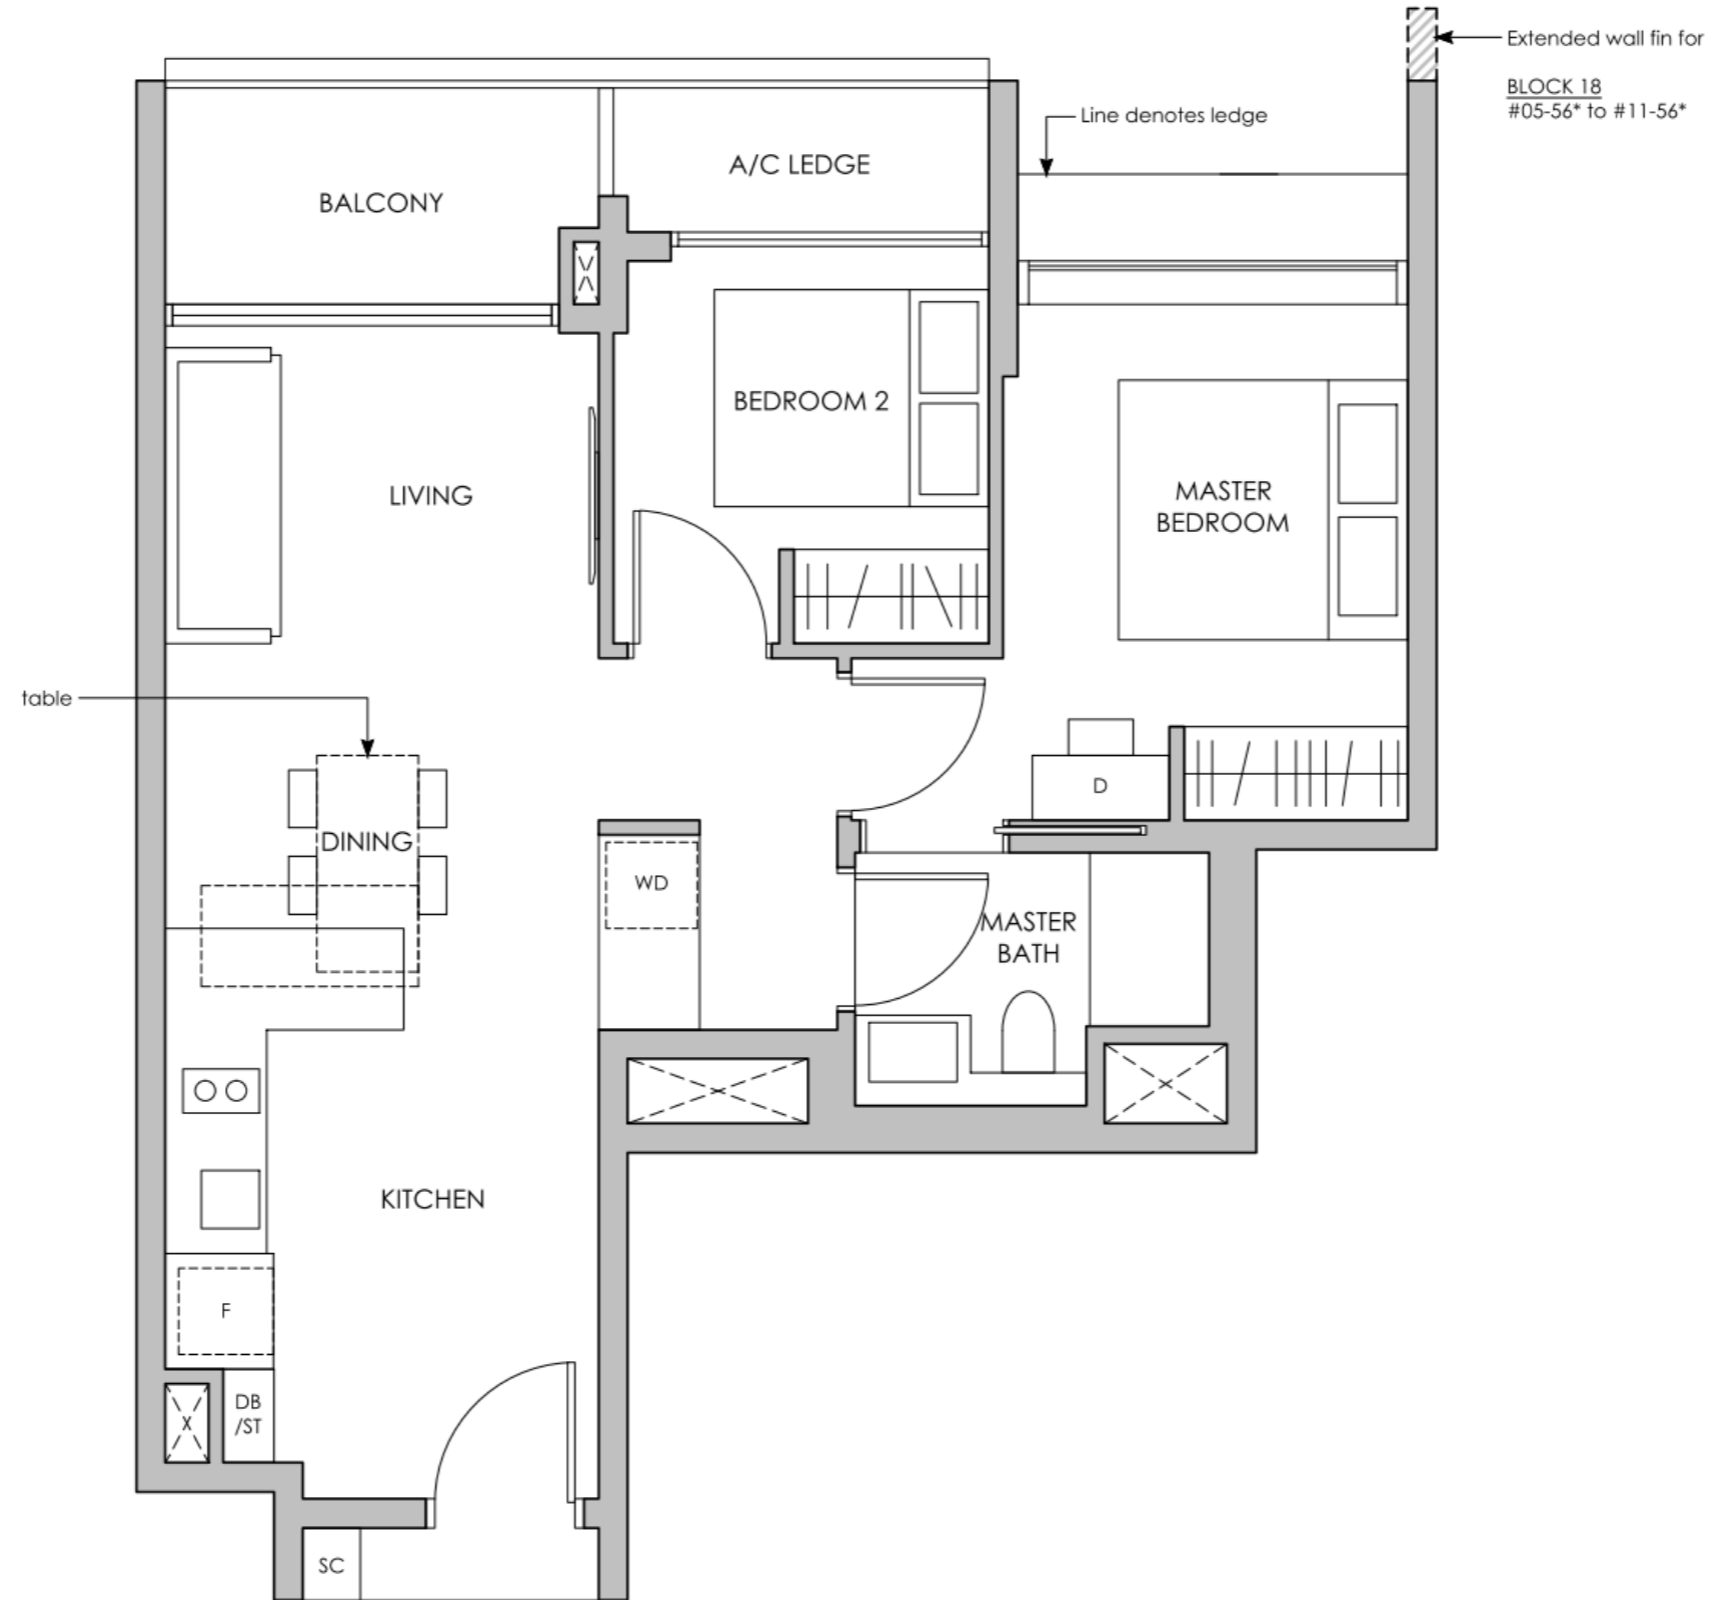

1-BEDROOM FLEXI (AF1) * SHOWUNIT

- 48 sqm / 517 sq ft

2-BEDROOM (B1) *SHOWUNIT

- 66 sqm / 710 sq ft

2-BEDROOM PREMIUM (BP1)

- 72 sqm / 775 sq ft

3-BEDROOM PREMIUM + GUEST (CPG3) *SHOWUNIT

- 121 sqm / 1302 sq ft

4-BEDROOM PREMIUM SUITE + GUEST (DSG2) (WITH PRIVATE LIFT)

- 143 sqm / 1539 sq ft