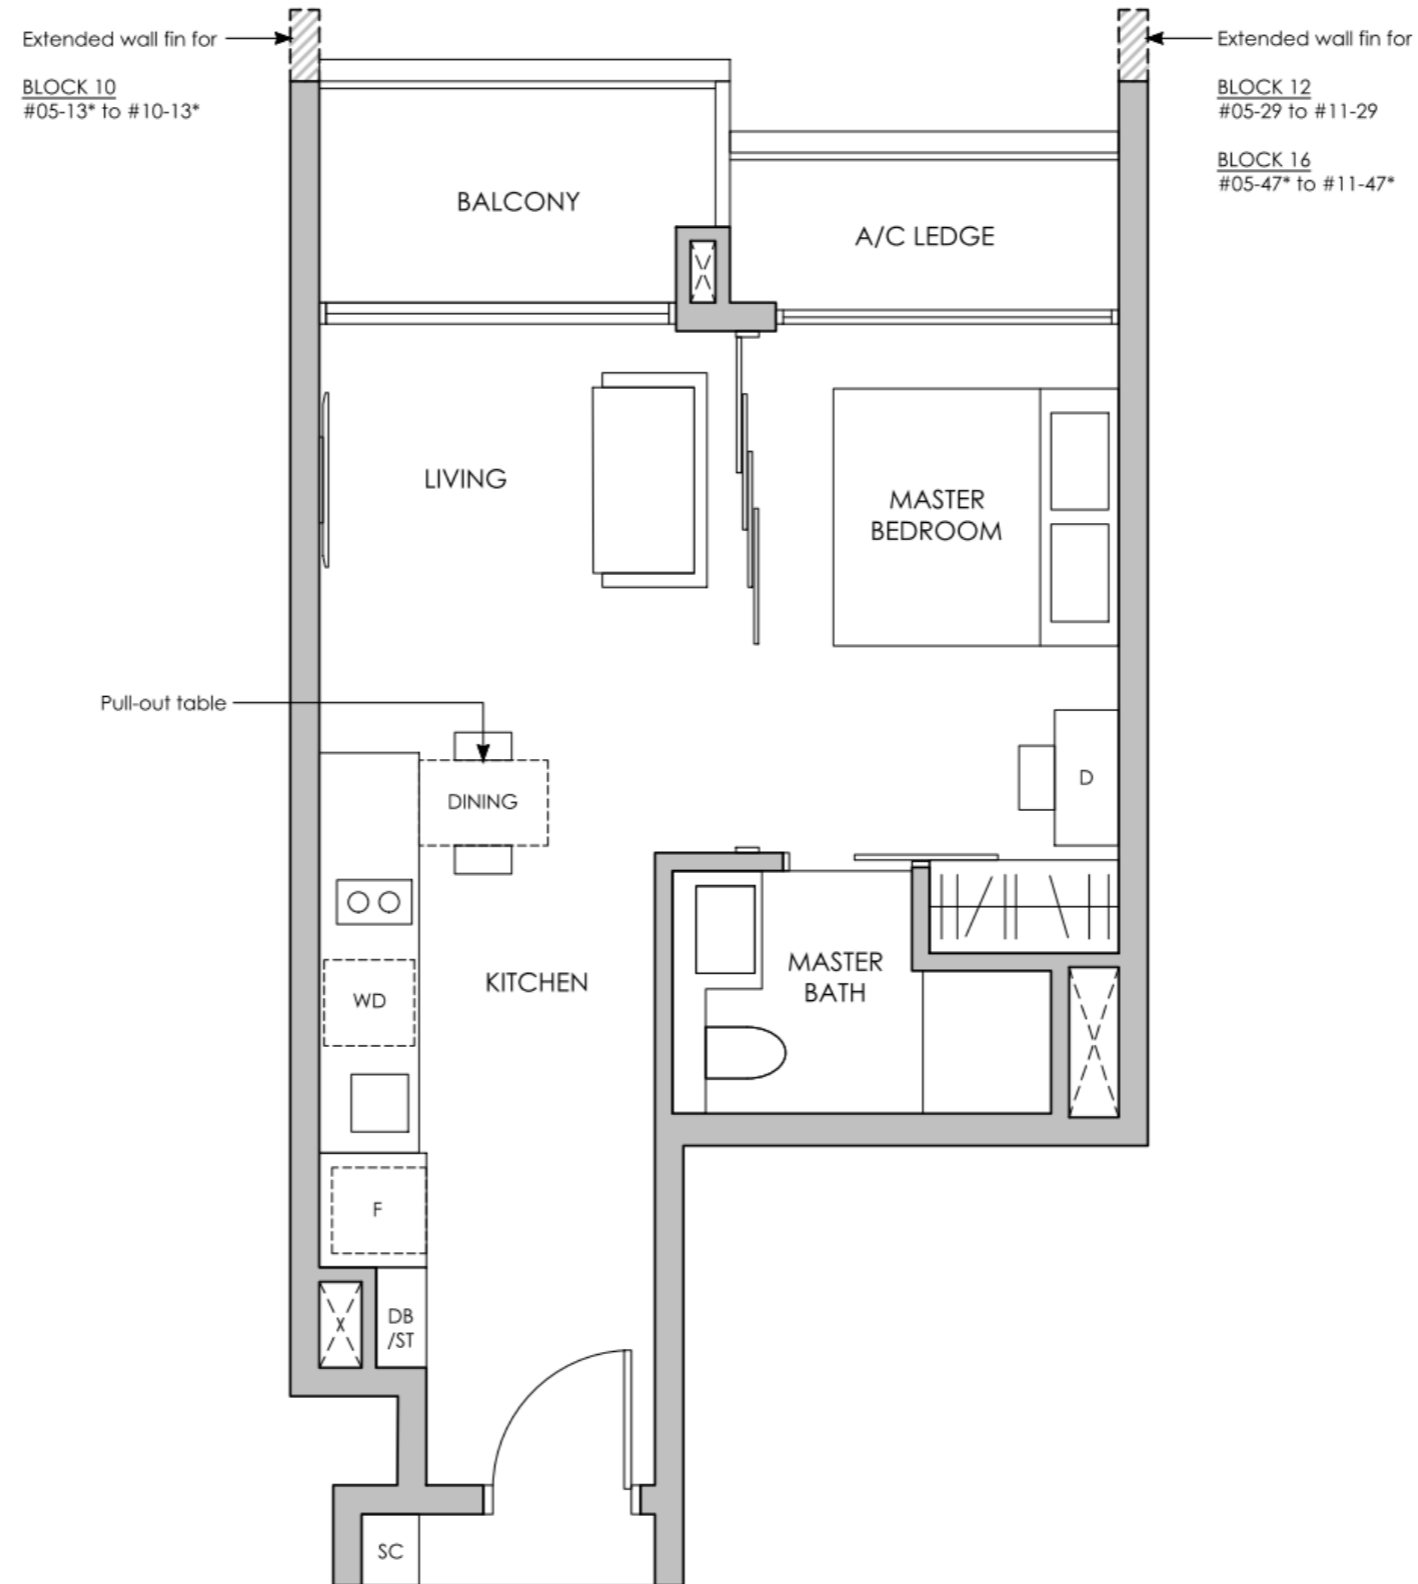

1-BEDROOM FLEXI (AF1) * SHOWUNIT

- 48 sqm / 517 sq ft

2-BEDROOM (B1) *SHOWUNIT

- 66 sqm / 710 sq ft

2-BEDROOM PREMIUM (BP1)

- 72 sqm / 775 sq ft

3-BEDROOM PREMIUM + GUEST (CPG3) *SHOWUNIT

- 121 sqm / 1302 sq ft

4-BEDROOM PREMIUM SUITE + GUEST (DSG2) (WITH PRIVATE LIFT)

- 143 sqm / 1539 sq ft