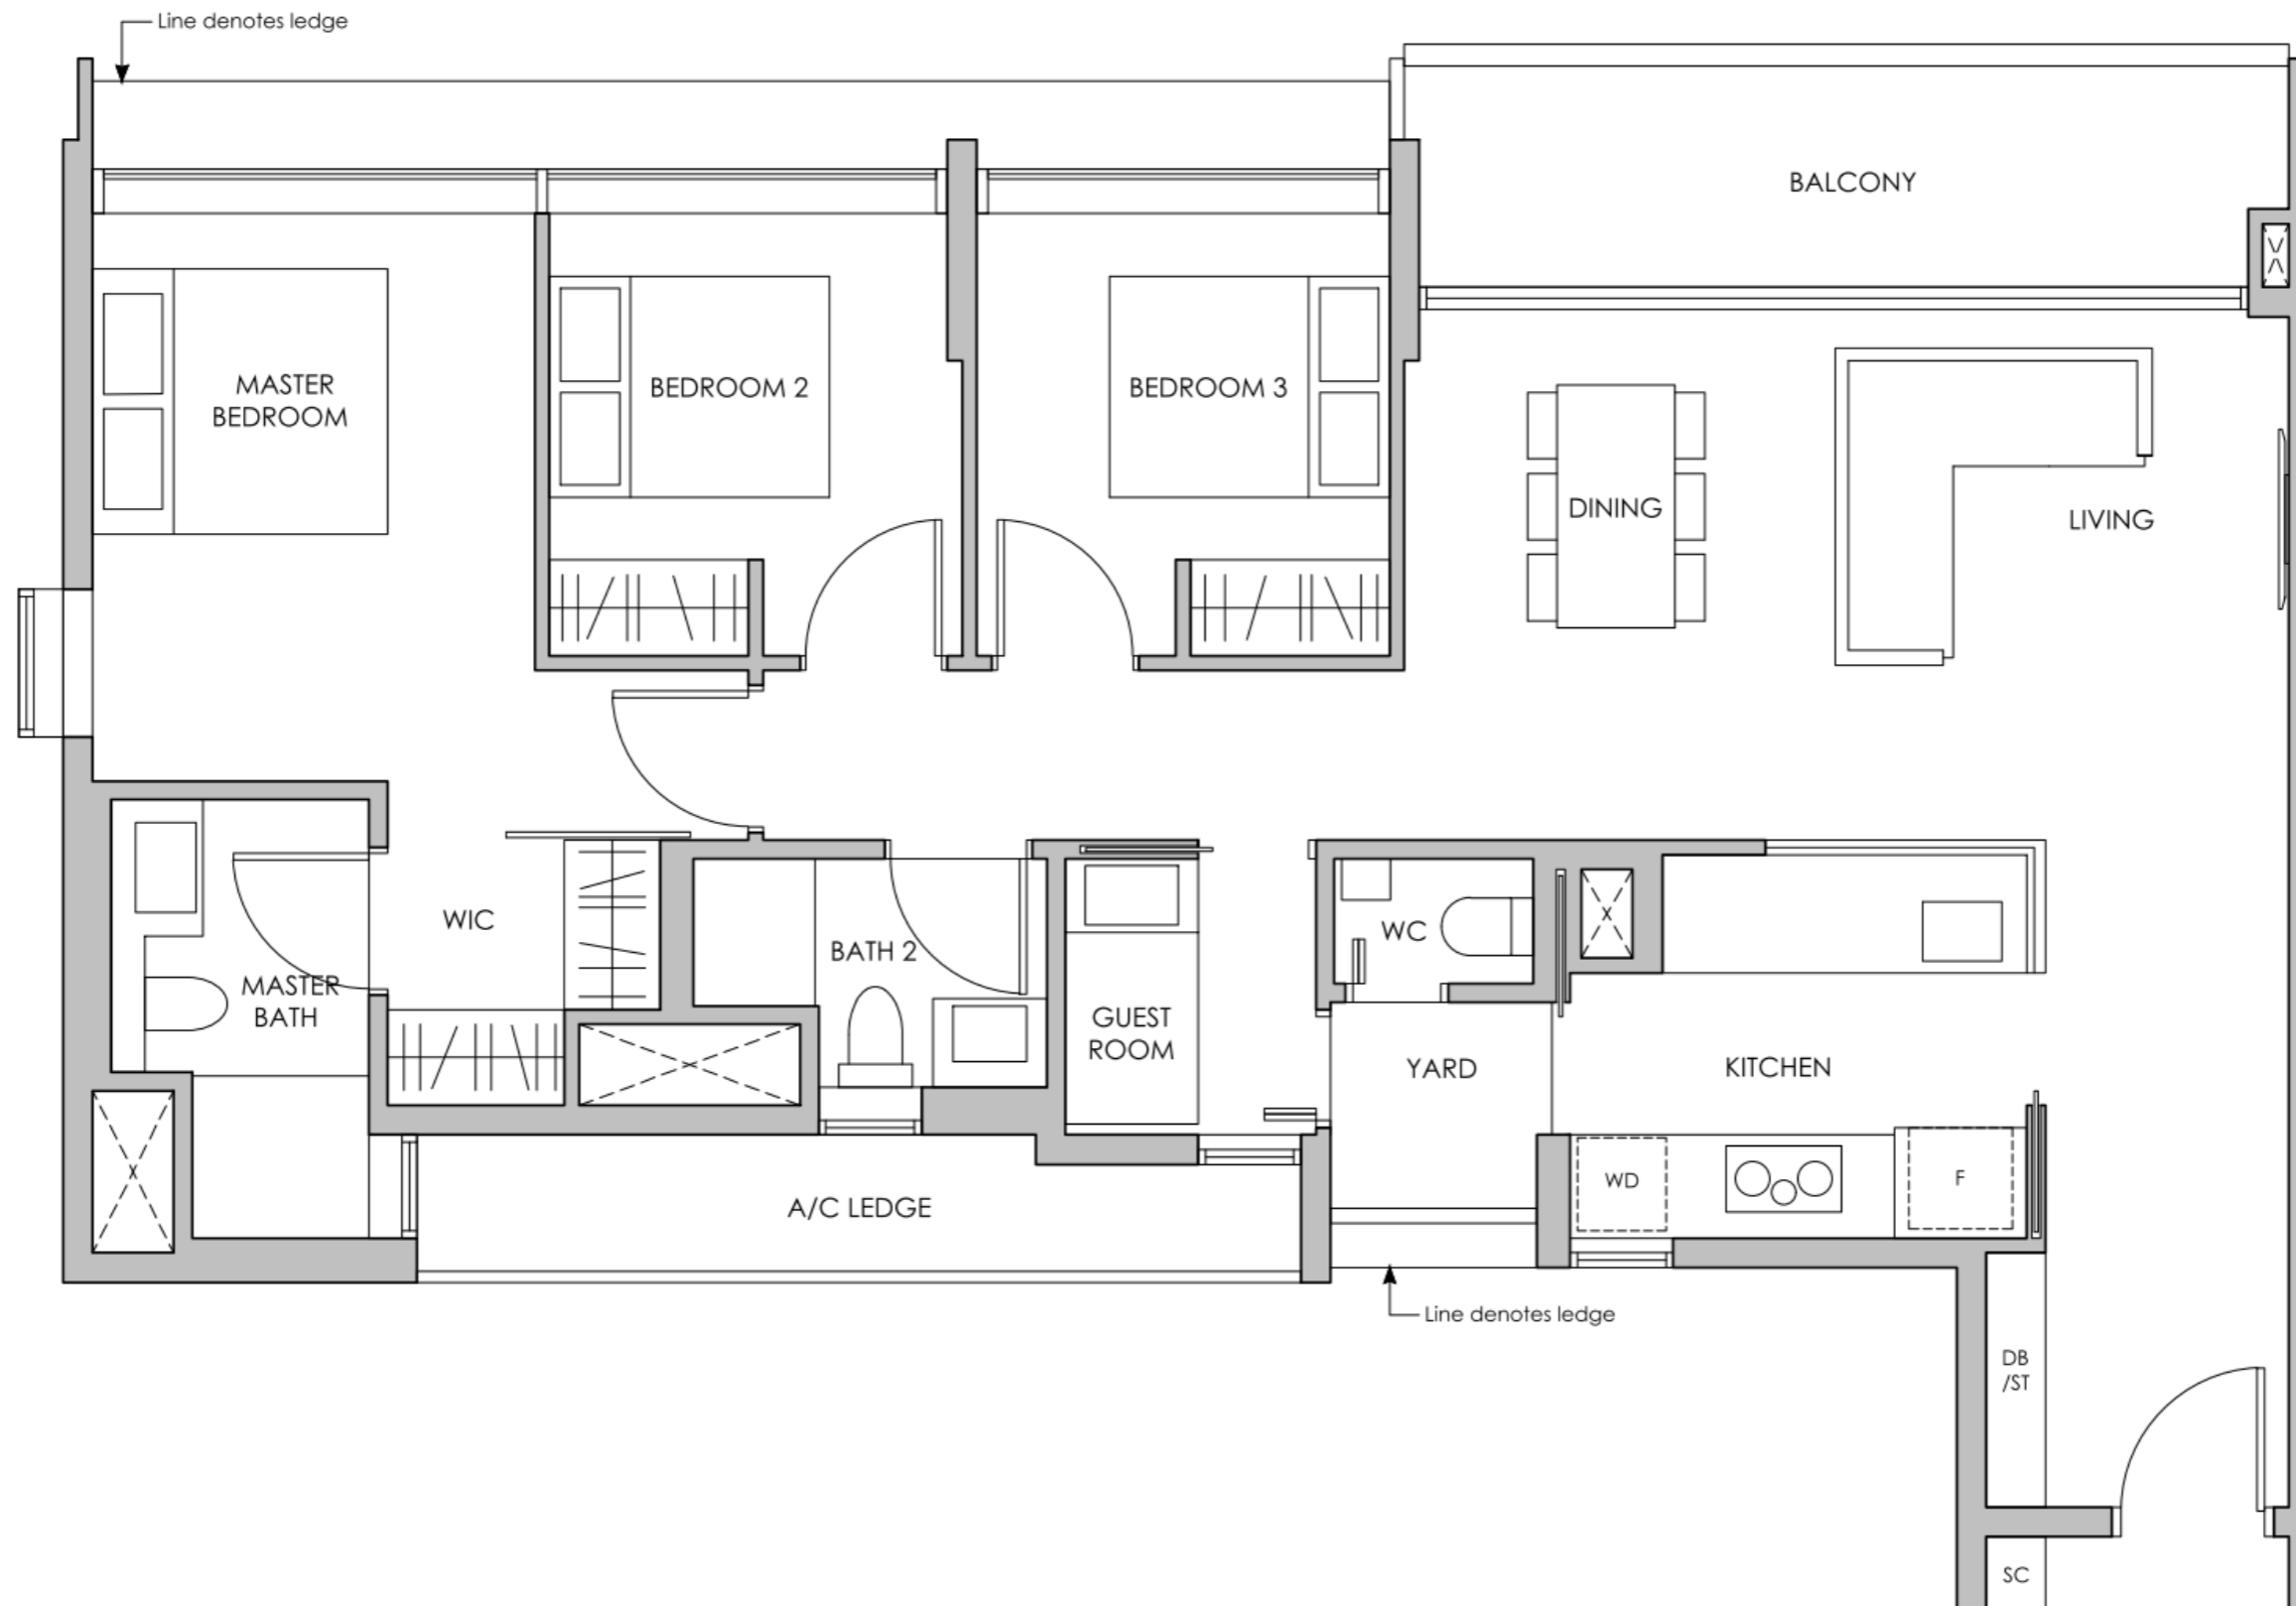

1-BEDROOM FLEXI (AF1) * SHOWUNIT

- 48 sqm / 517 sq ft

2-BEDROOM (B1) *SHOWUNIT

- 66 sqm / 710 sq ft

2-BEDROOM PREMIUM (BP1)

- 72 sqm / 775 sq ft

3-BEDROOM PREMIUM + GUEST (CPG3) *SHOWUNIT

- 121 sqm / 1302 sq ft

4-BEDROOM PREMIUM SUITE + GUEST (DSG2) (WITH PRIVATE LIFT)

- 143 sqm / 1539 sq ft