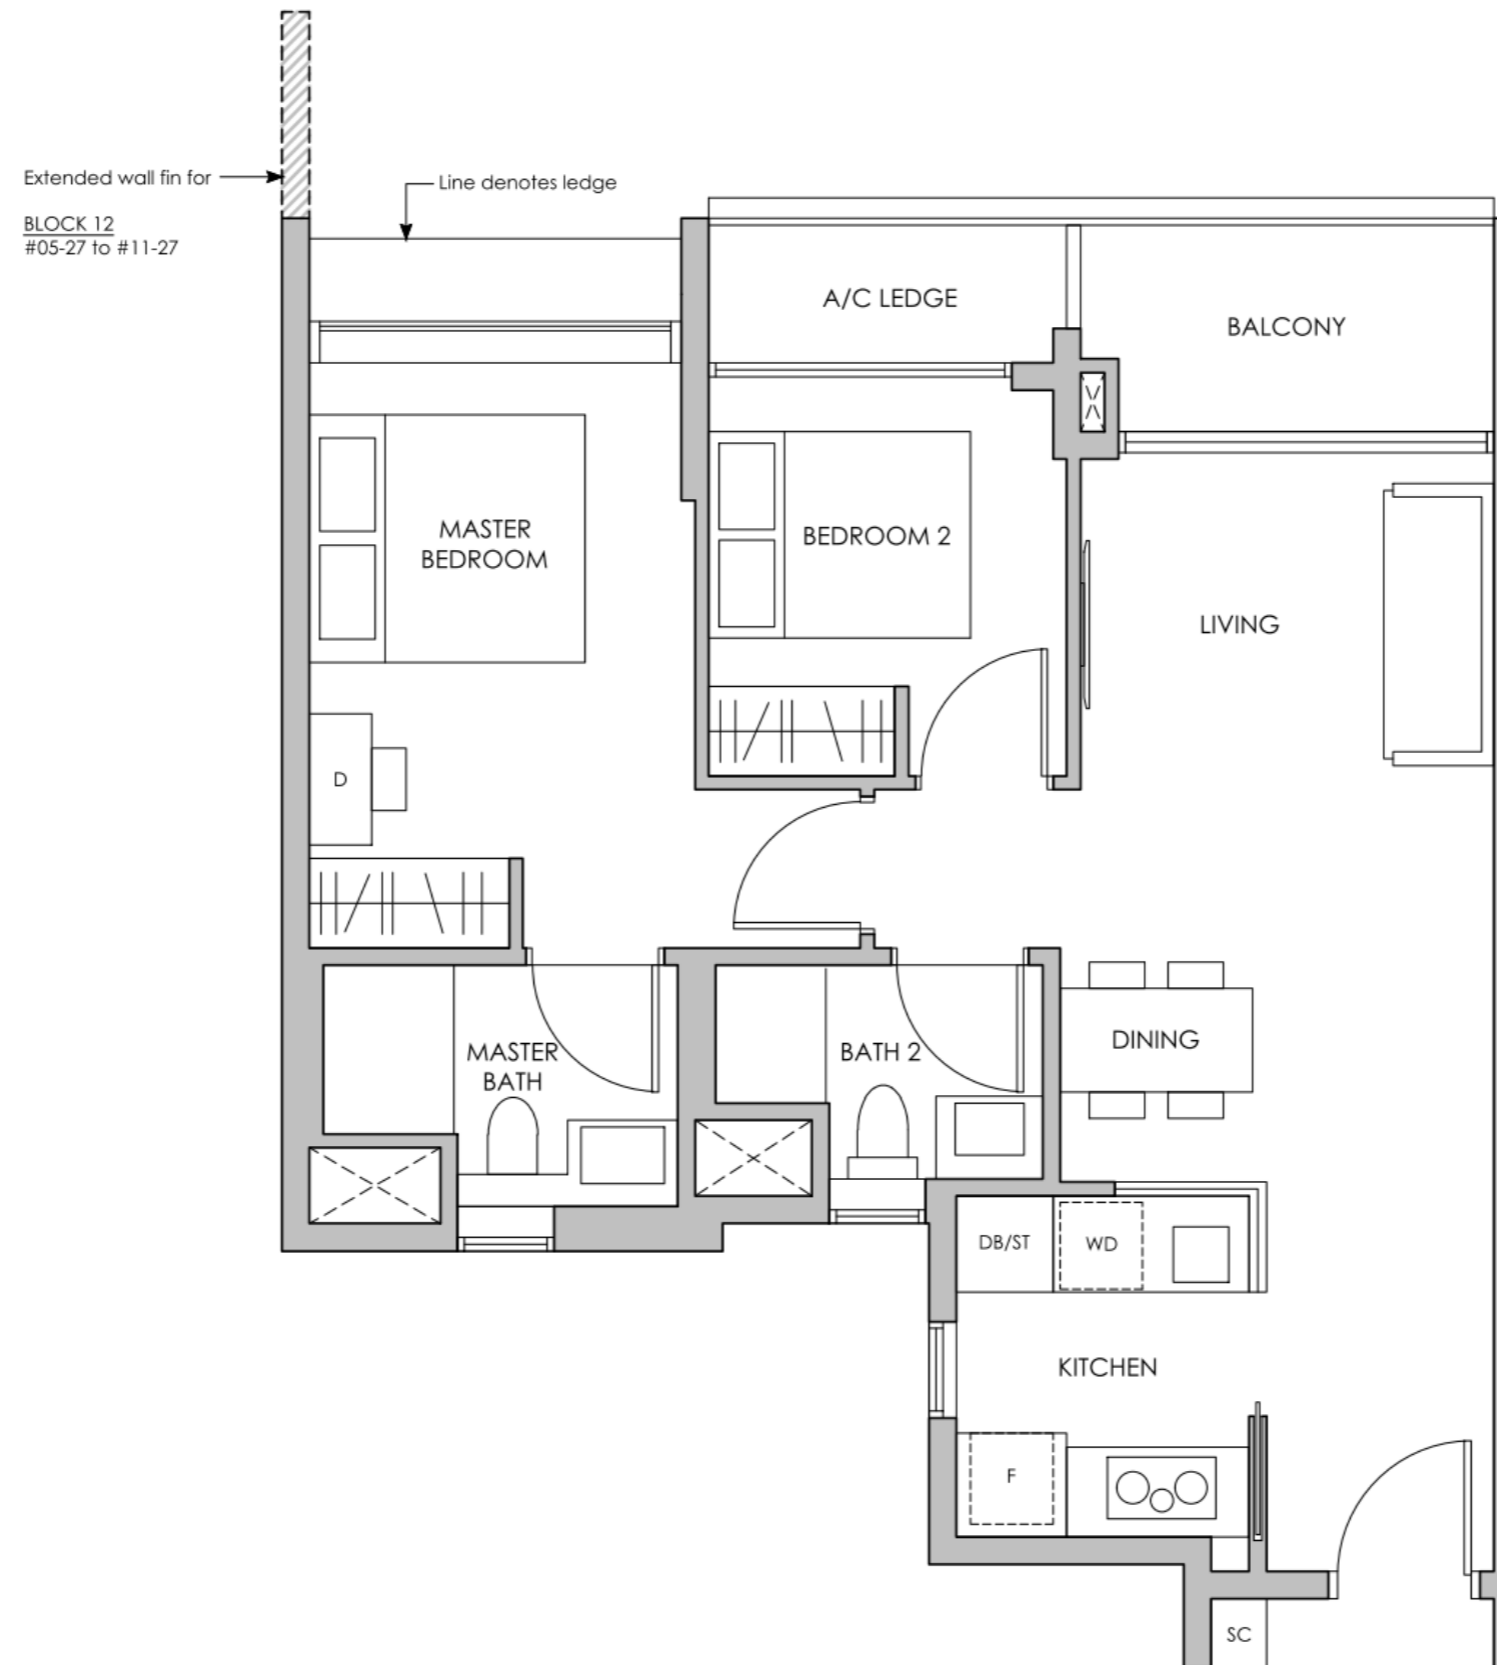

1-BEDROOM FLEXI (AF1) * SHOWUNIT

- 48 sqm / 517 sq ft

2-BEDROOM (B1) *SHOWUNIT

- 66 sqm / 710 sq ft

2-BEDROOM PREMIUM (BP1)

- 72 sqm / 775 sq ft

3-BEDROOM PREMIUM + GUEST (CPG3) *SHOWUNIT

- 121 sqm / 1302 sq ft

4-BEDROOM PREMIUM SUITE + GUEST (DSG2) (WITH PRIVATE LIFT)

- 143 sqm / 1539 sq ft